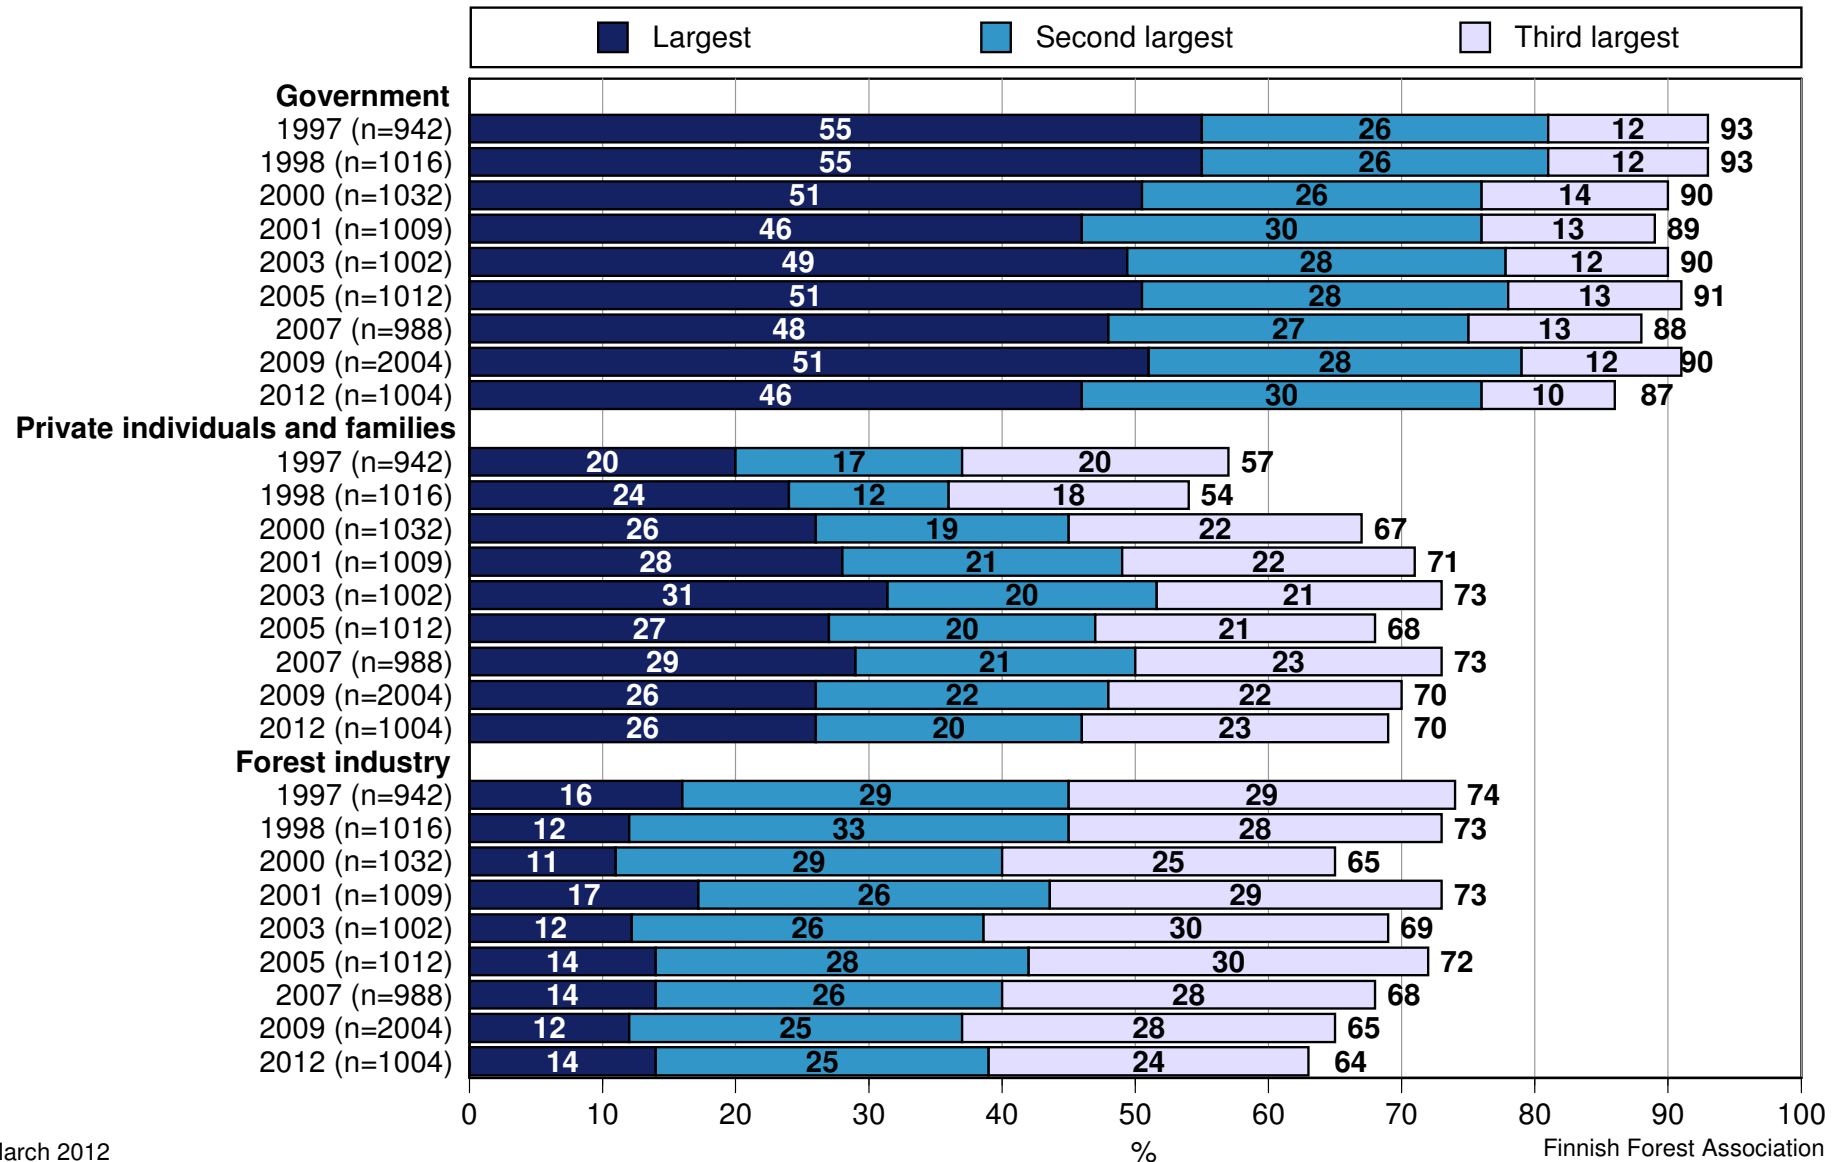

Which do you think is the largest group of forest owners 1(2)

n=Finns between the ages of 15-79 years

Which do you think is the largest group of forest owners 2(2)

n=Finns between the ages of 15-79 years