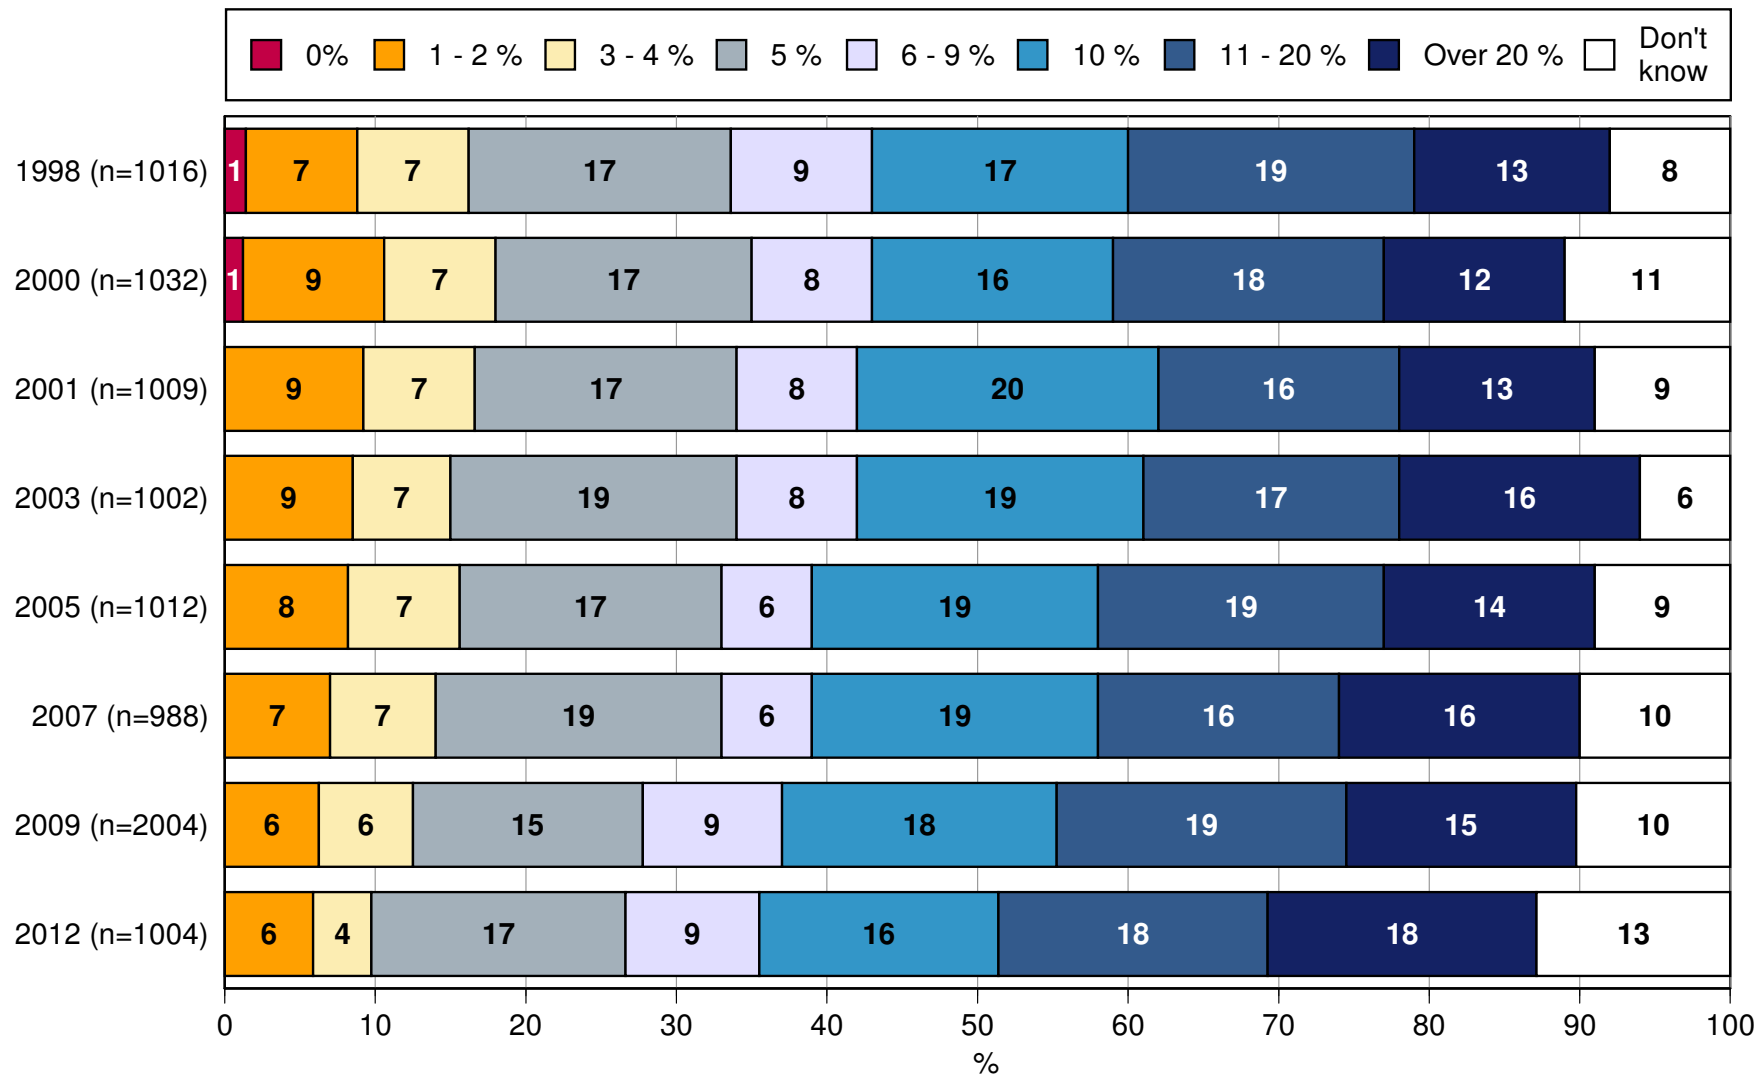

### What do you think is the share of protected forests in Finland

n=Finns between the ages of 15-79 years

Median: 10 %