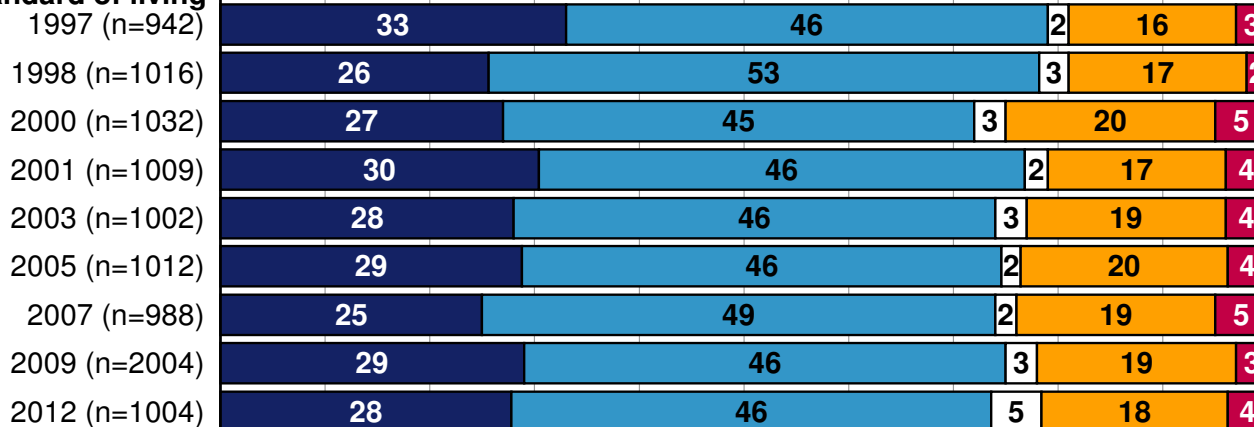

How far do you agree with the following statements 3(6)

n=Finns between the ages of 15-79 years

Finnish forest professionals are skilled in forest management

The use of forests should be intensified in order to improve employment and the standard of living