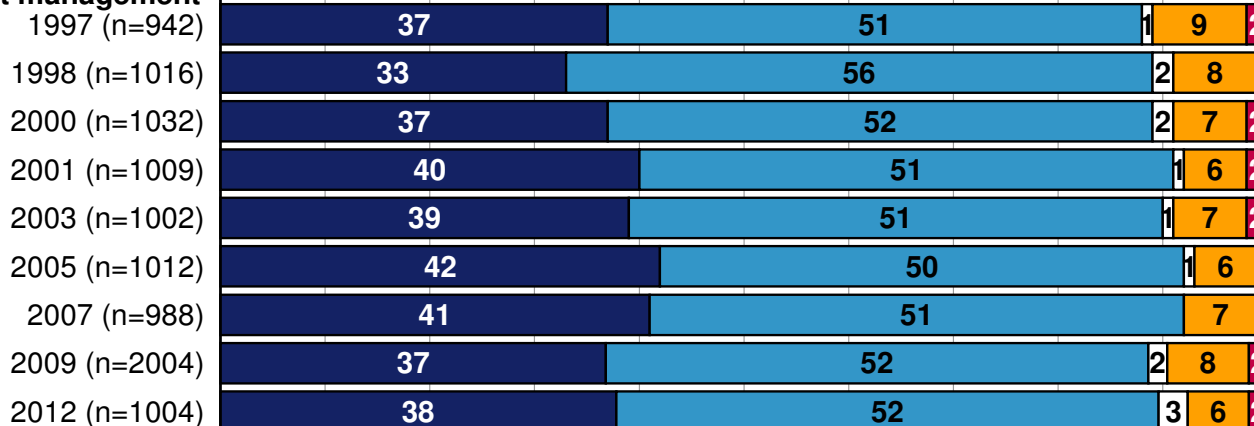

How far do you agree with the following statements 3(6)

n=Finns between the ages of 15-79 years

Finnish forest professionals are skilled in forest management

The use of forests should be intensified in order to improve employment and the standard of living