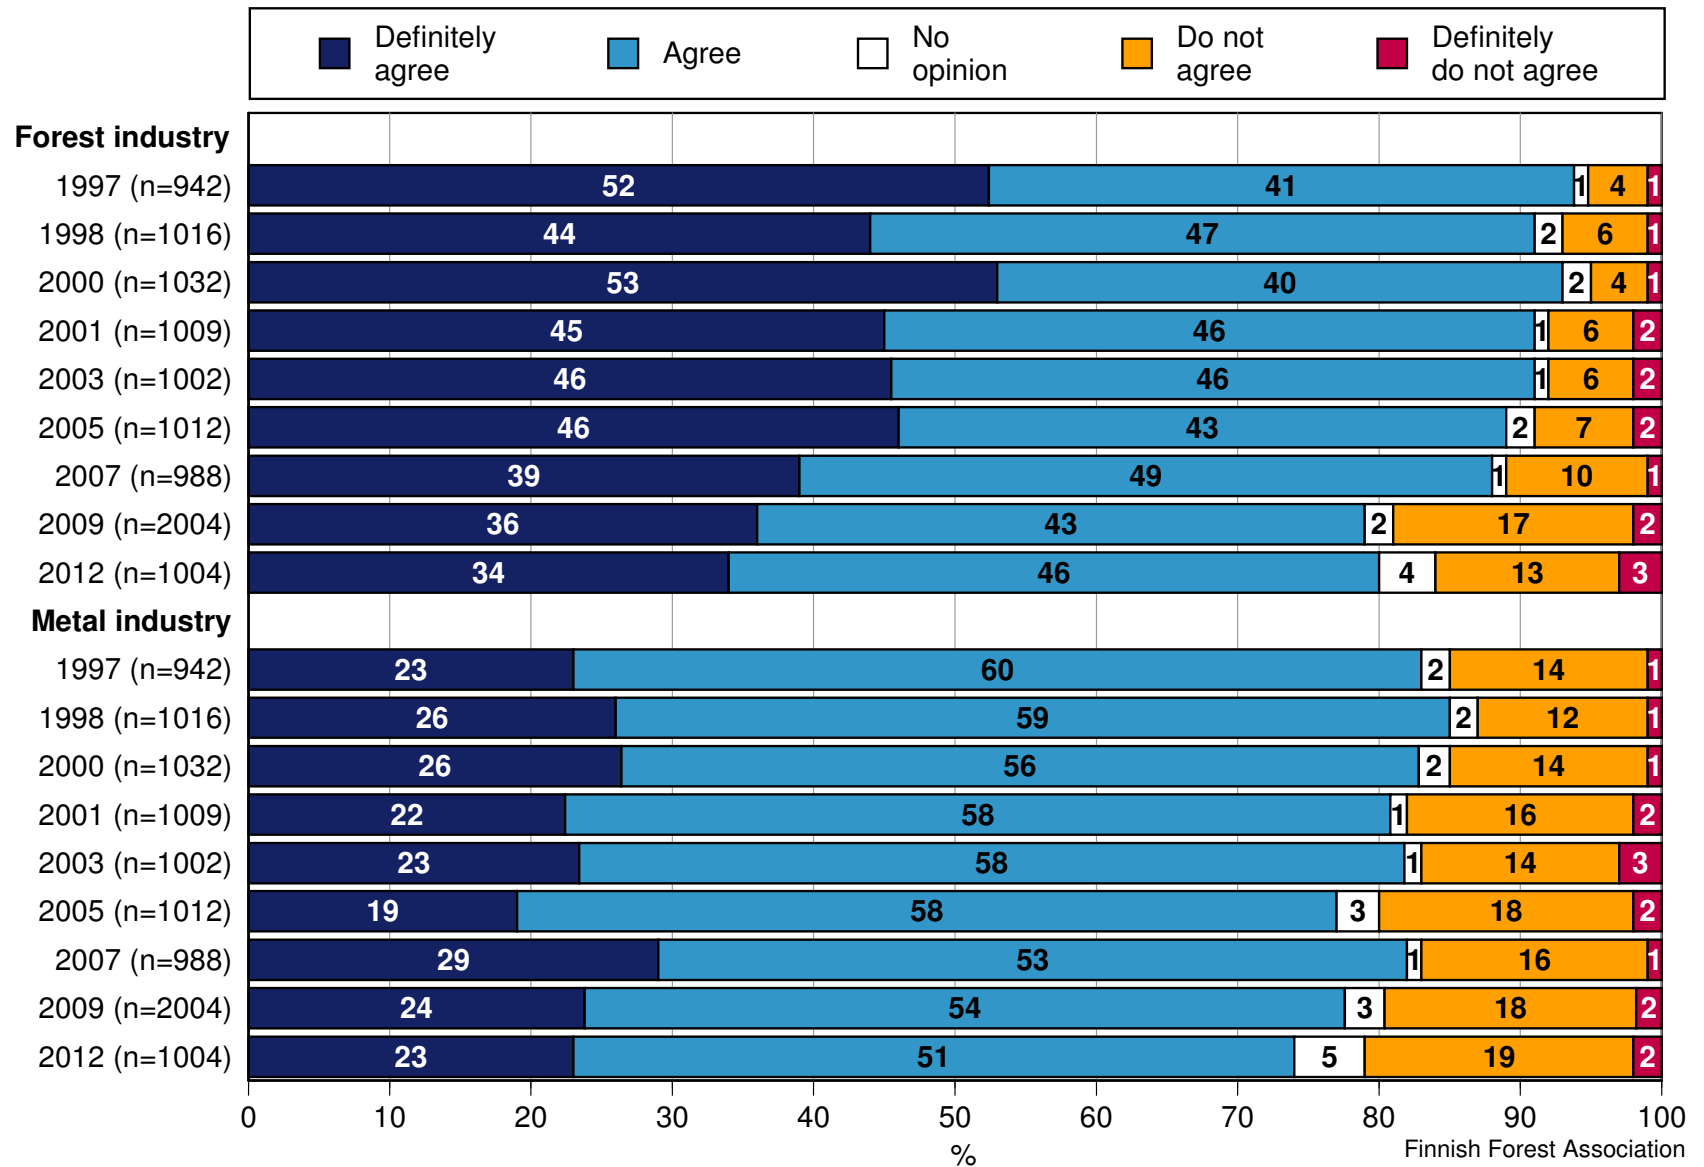

**The basis and maintenance of Finnish welfare mainly depends on... 1(2)**

n=Finns between the ages of 15-79 years

## The basis and maintenance of Finnish welfare mainly depends on... 2(2)

n=Finns between the ages of 15-79 years