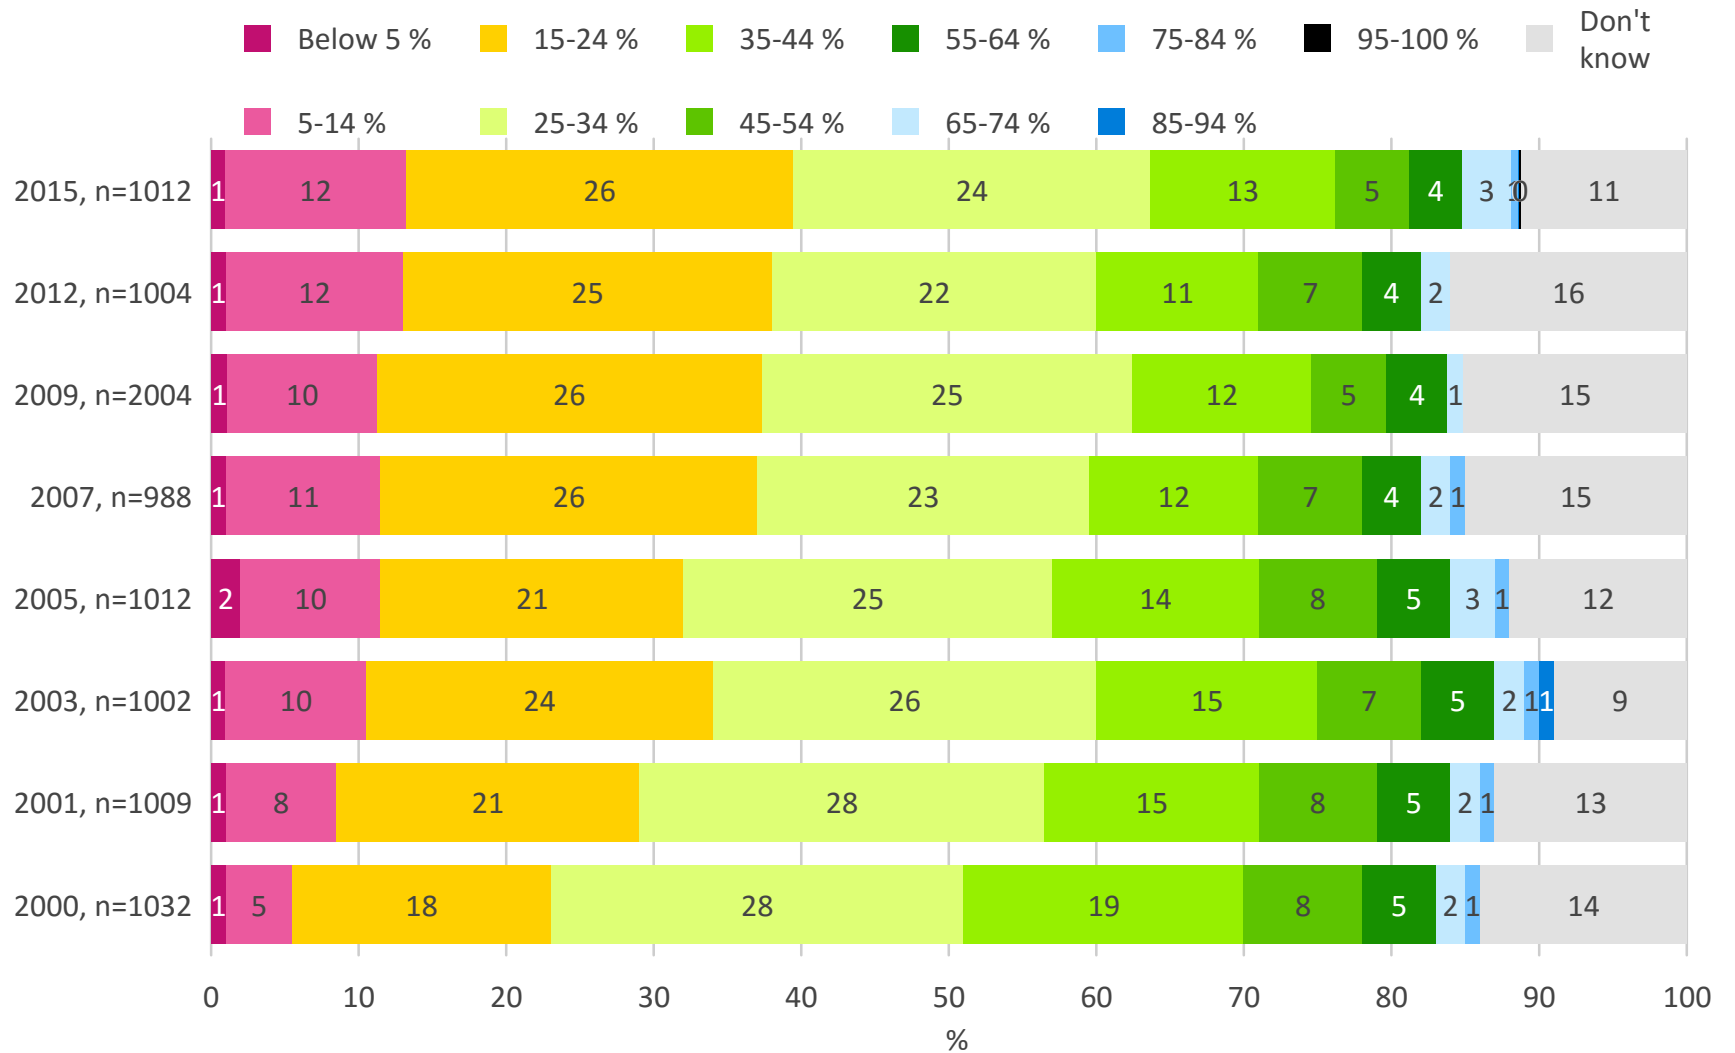

What do you think is the forest industry's share of Finnish exports

n=Finns between the ages of 15-79 years