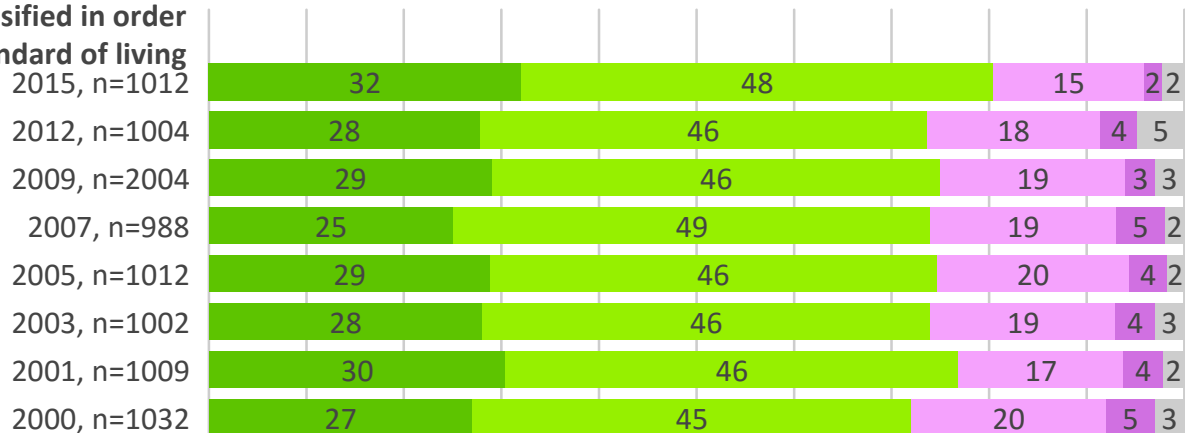

How far do you agree with the following statements 1/6

How far do you agree with the following statements 2/6

How far do you agree with the following statements 3/6

■ Definitely agree
 ■ Agree
 ■ Do not agree
 ■ Definitely do not agree
 ■ No opinion

The use of forests should be intensified in order to improve employment and the standard of living

From the point of view of forest biodiversity, forest management has improved during the past ten years