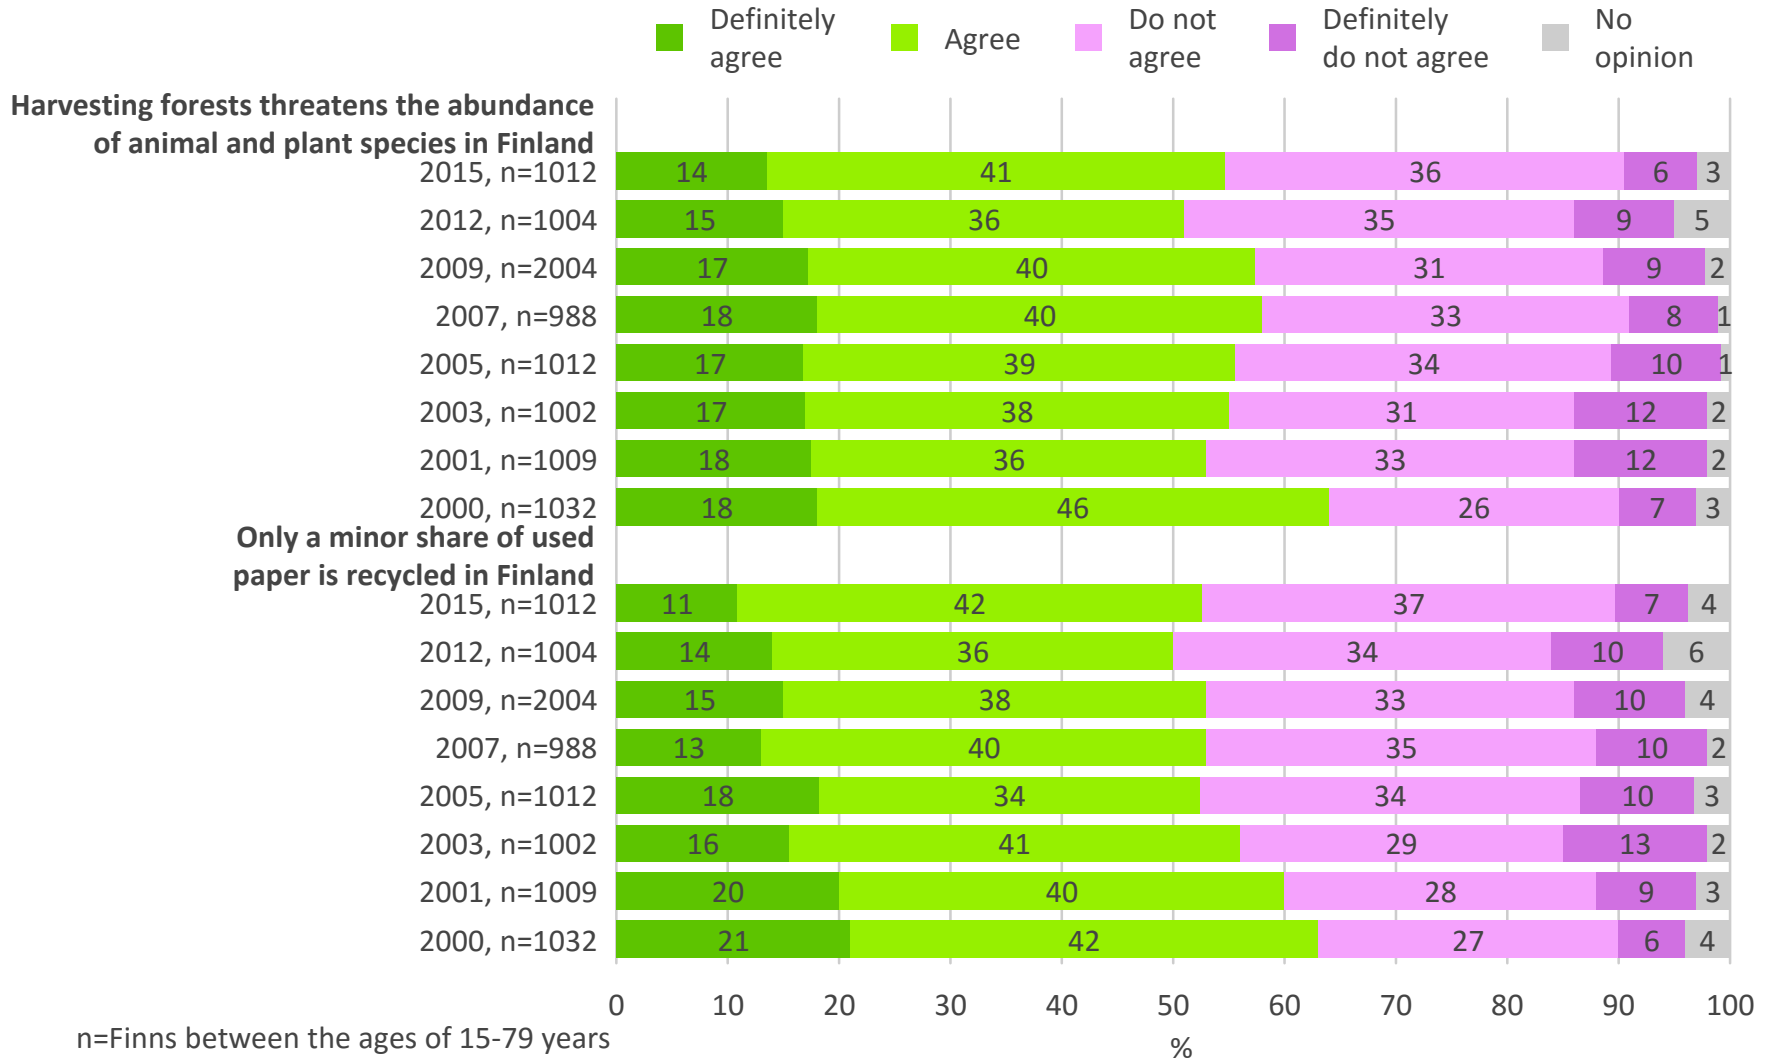

The use of forests should be intensified in order to improve employment and the standard of living

From the point of view of forest biodiversity, forest management has improved during the past ten years

n=Finns between the ages of 15-79 years

0 10 20 30 40 50 60 70 80 90 100 %

How far do you agree with the following statements 4/6

How far do you agree with the following statements 5/6

How far do you agree with the following statements 6/6