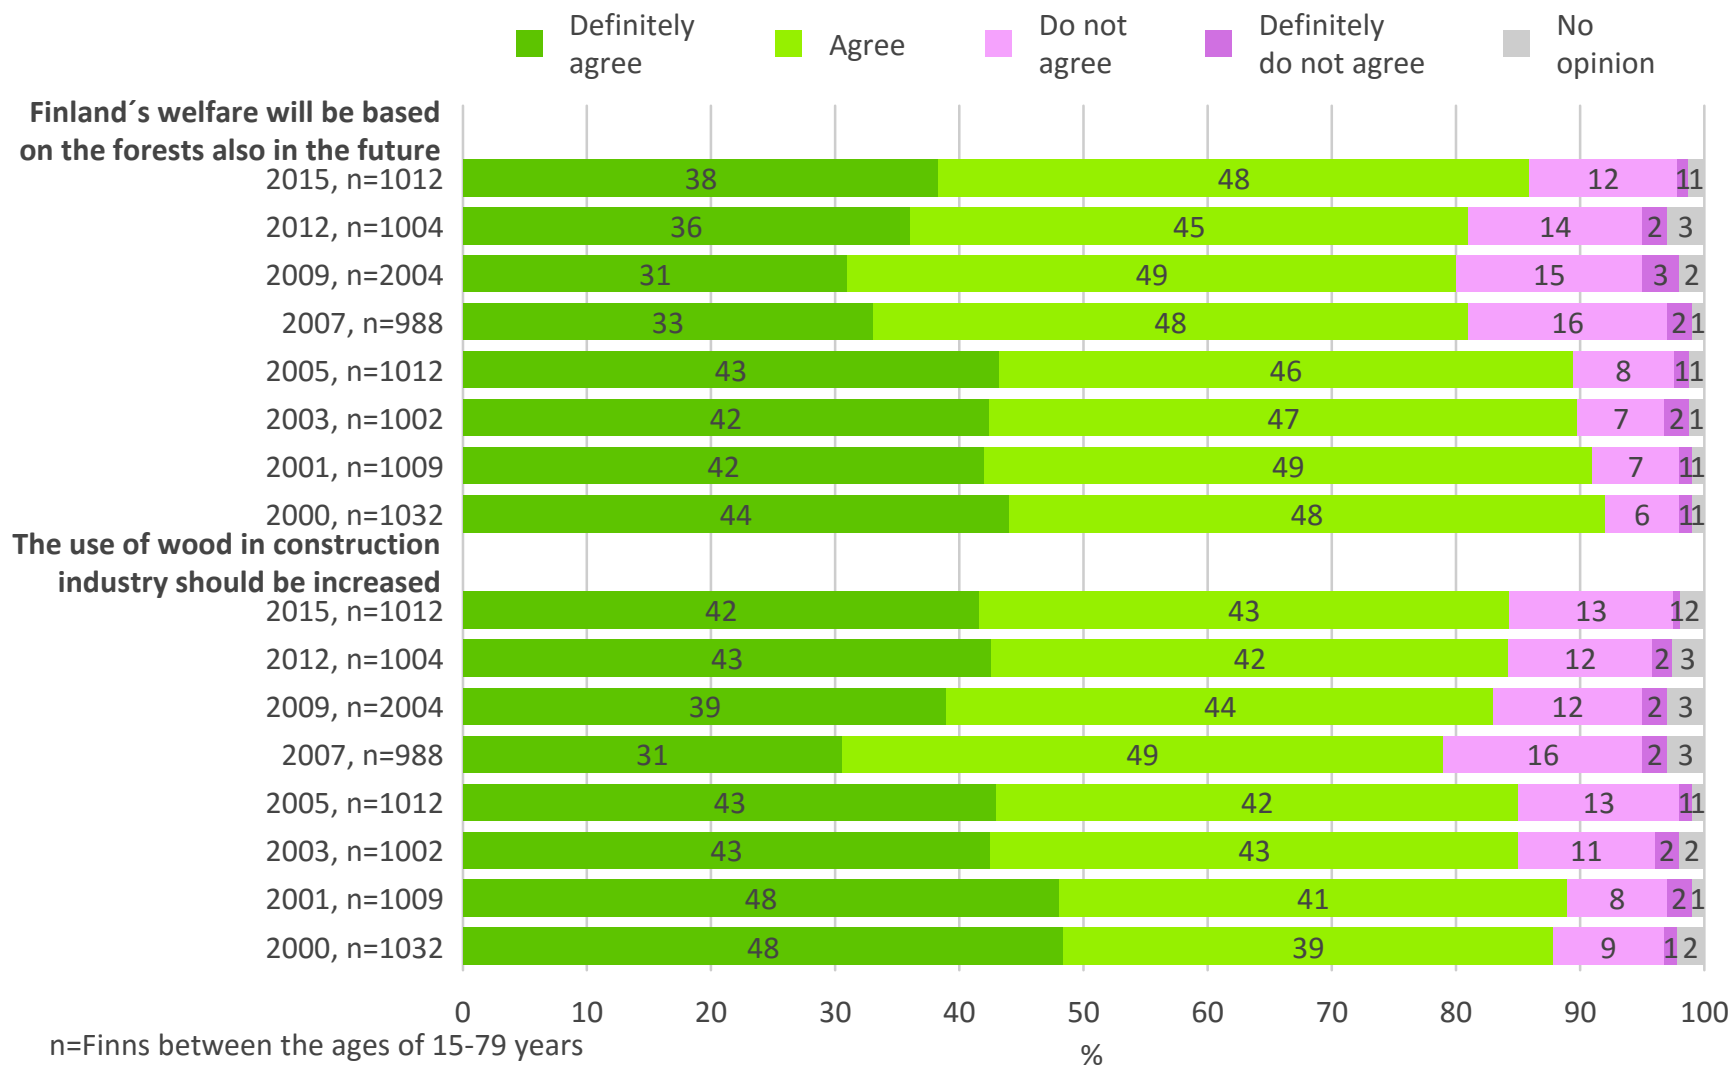

How far do you agree with the following statements 1/6

How far do you agree with the following statements 2/6

How far do you agree with the following statements 3/6

■ Definitely agree
 ■ Agree
 ■ Do not agree
 ■ Definitely do not agree
 ■ No opinion

The use of forests should be intensified in order to improve employment and the standard of living

From the point of view of forest biodiversity, forest management has improved during the past ten years