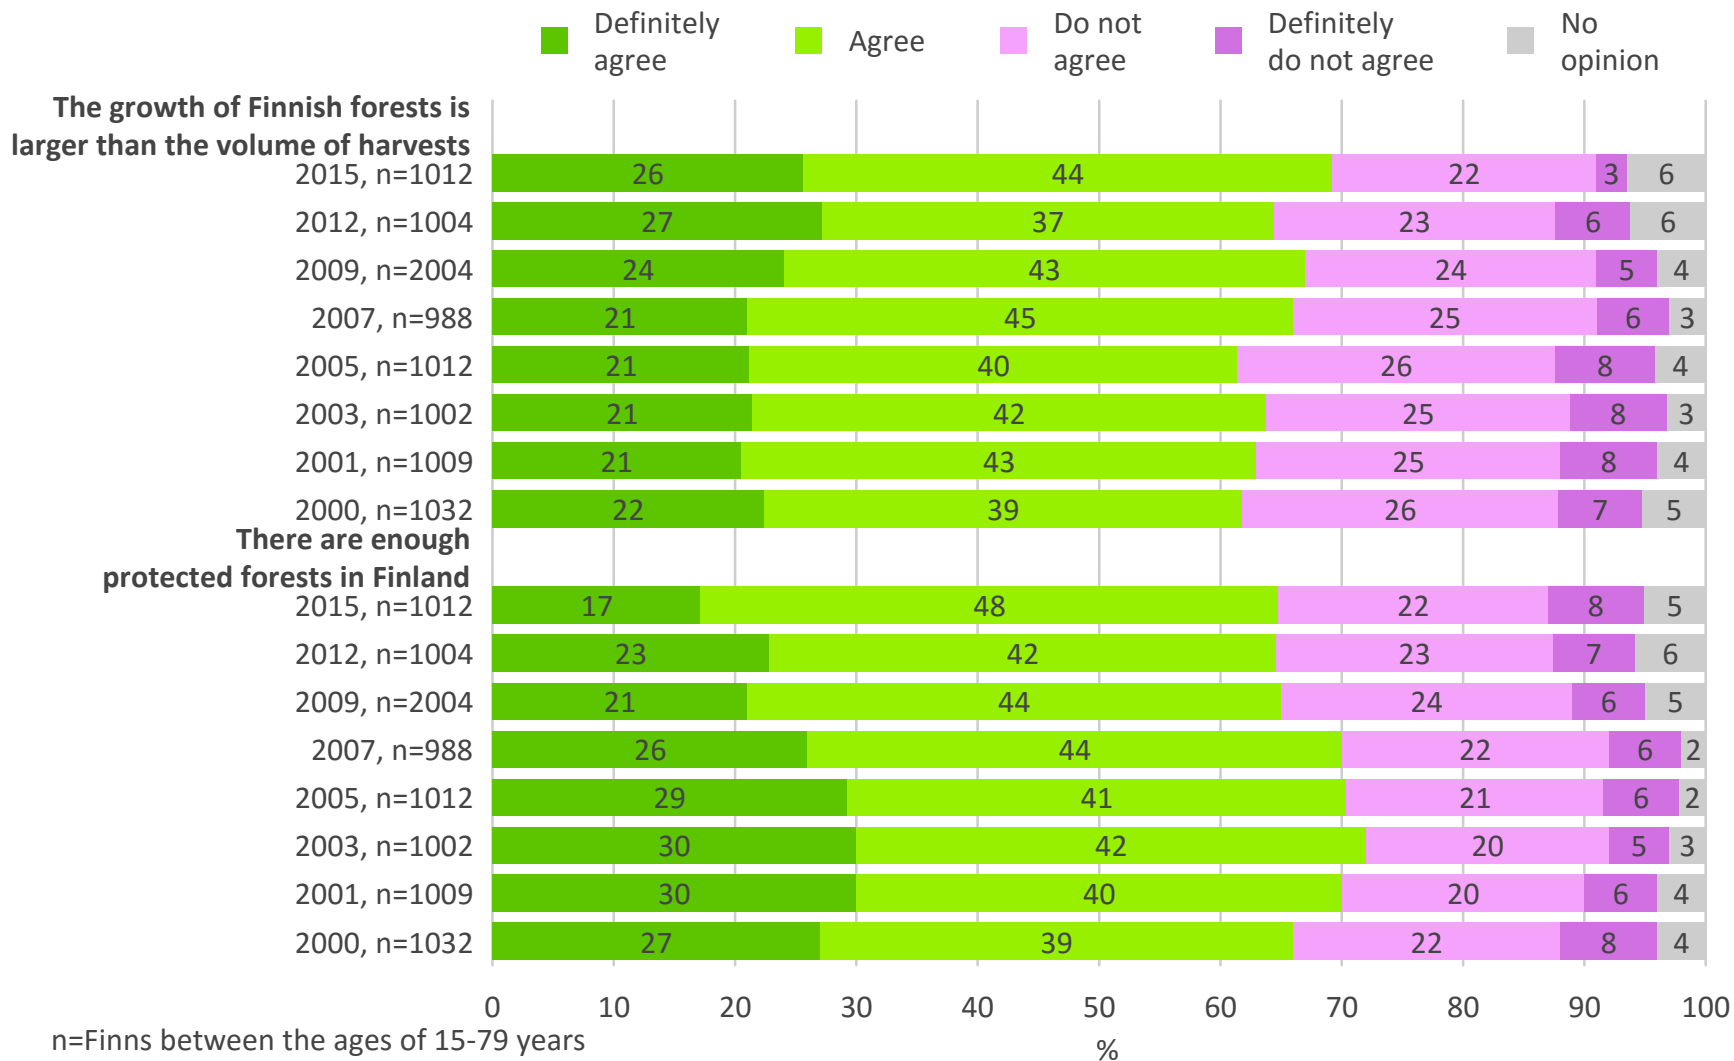

The use of forests should be intensified in order to improve employment and the standard of living

From the point of view of forest biodiversity, forest management has improved during the past ten years

n=Finns between the ages of 15-79 years

0 10 20 30 40 50 60 70 80 90 100 %

How far do you agree with the following statements 4/6

How far do you agree with the following statements 5/6

How far do you agree with the following statements 6/6