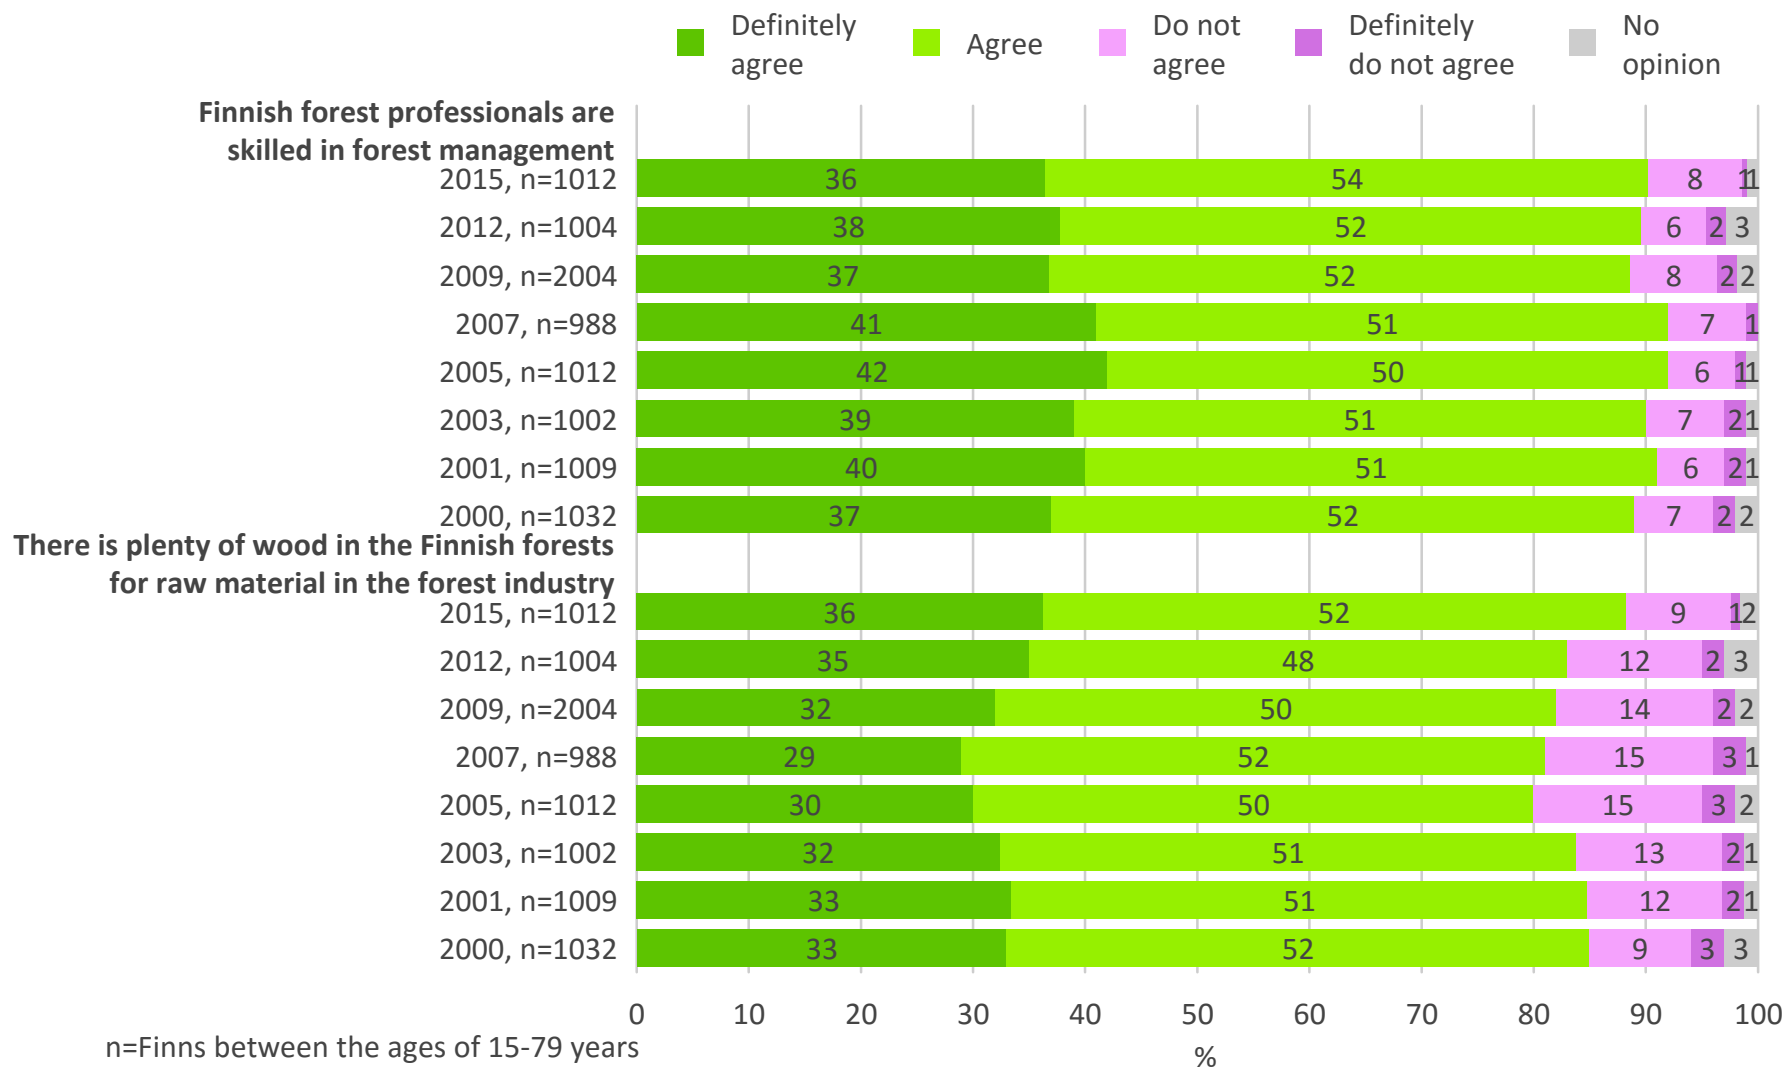

How far do you agree with the following statements 1/6

How far do you agree with the following statements 2/6

How far do you agree with the following statements 3/6

■ Definitely agree
 ■ Agree
 ■ Do not agree
 ■ Definitely do not agree
 ■ No opinion

The use of forests should be intensified in order to improve employment and the standard of living

From the point of view of forest biodiversity, forest management has improved during the past ten years