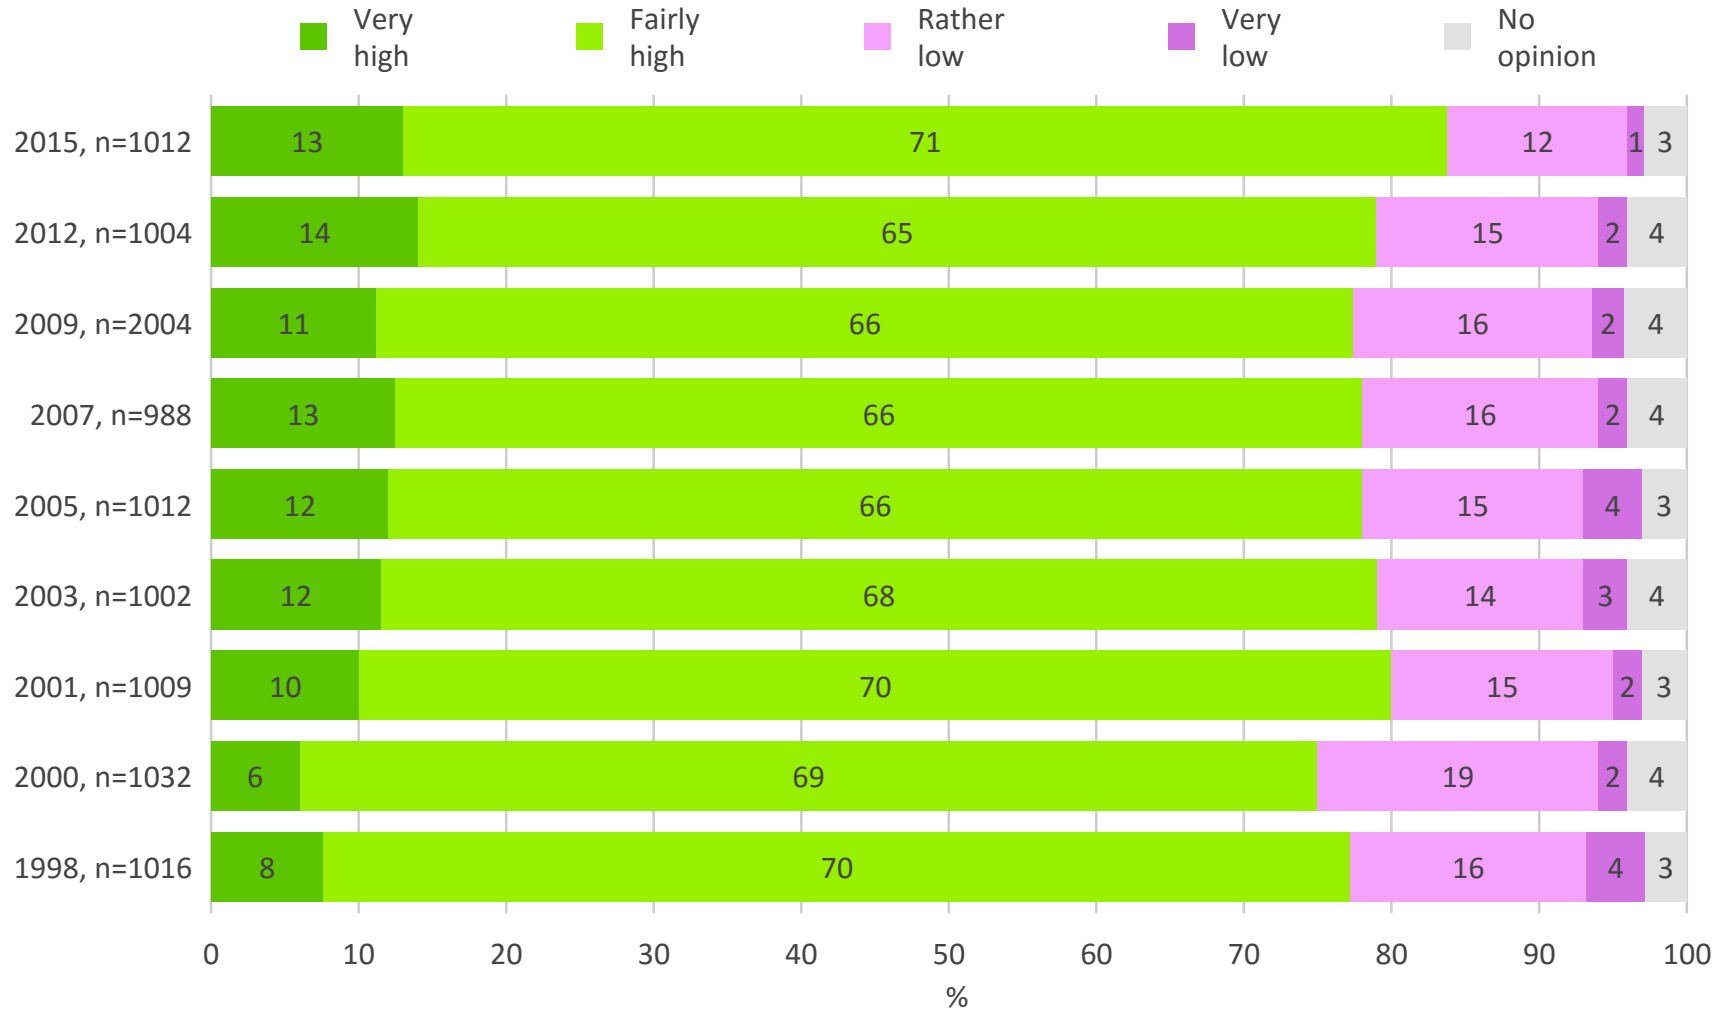

What is the standard of forest management in your neighbourhood

n=Finns between the ages of 15-79 years