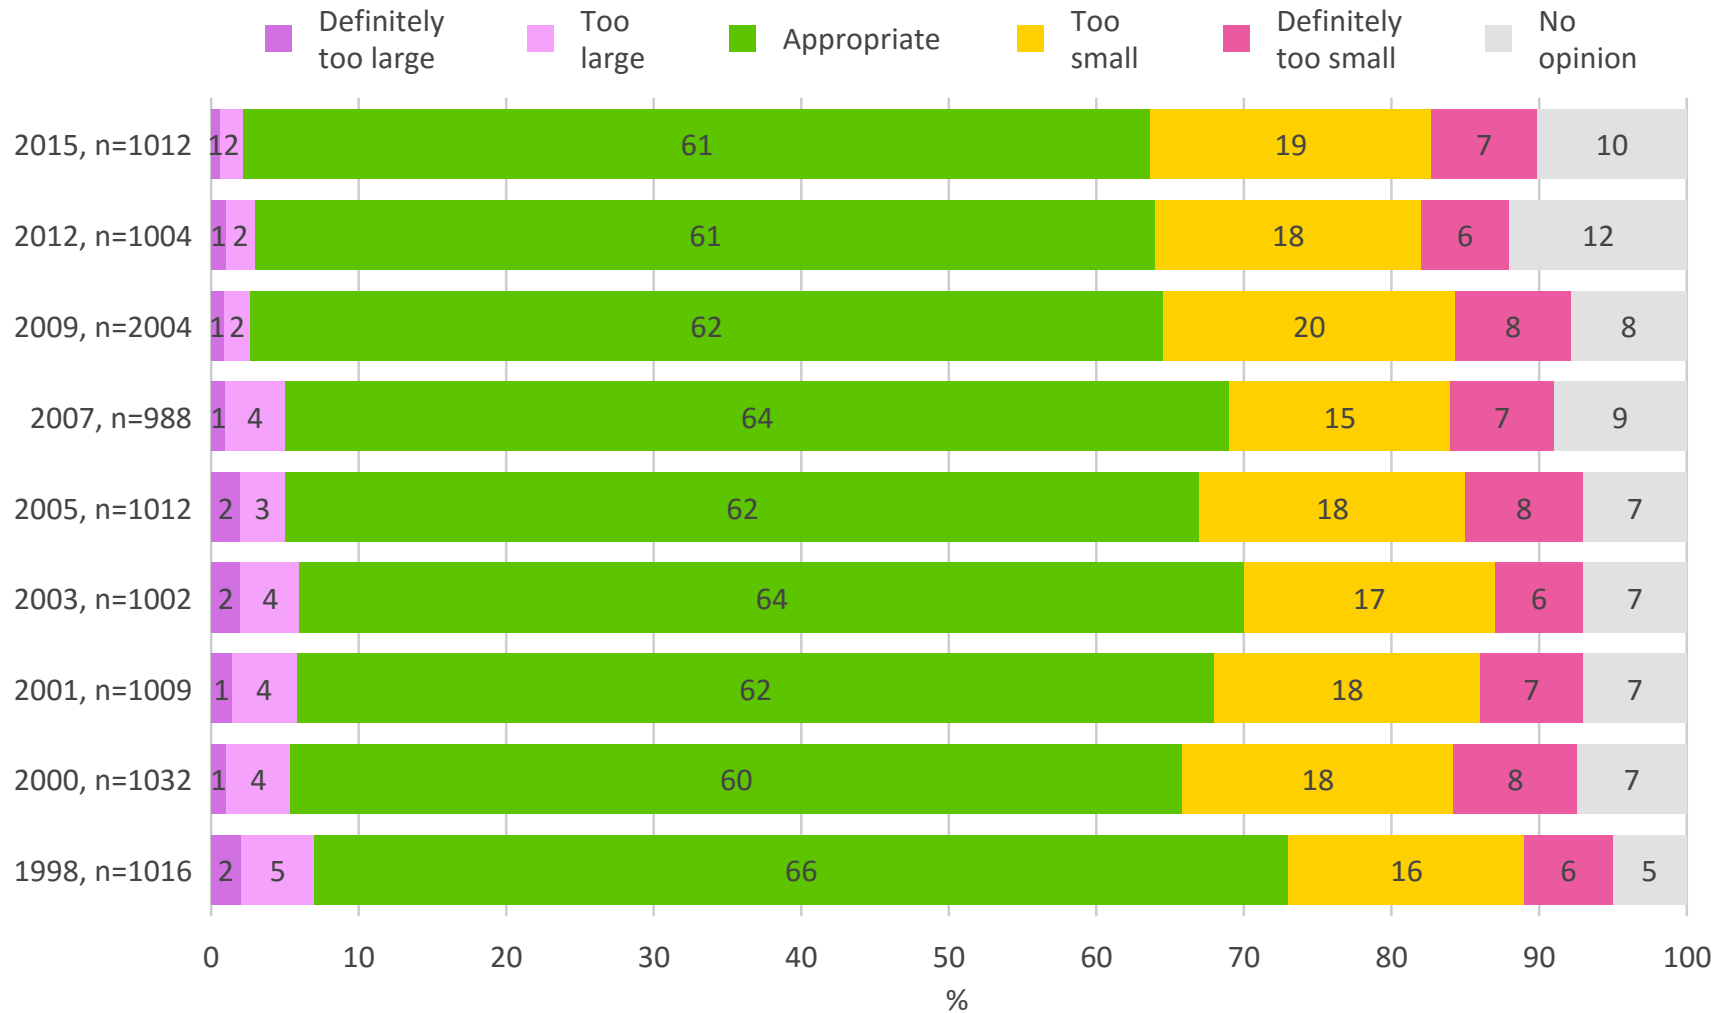

# What do you think of the area of protected forests in your neighbourhood

n=Finns between the ages of 15-79 years