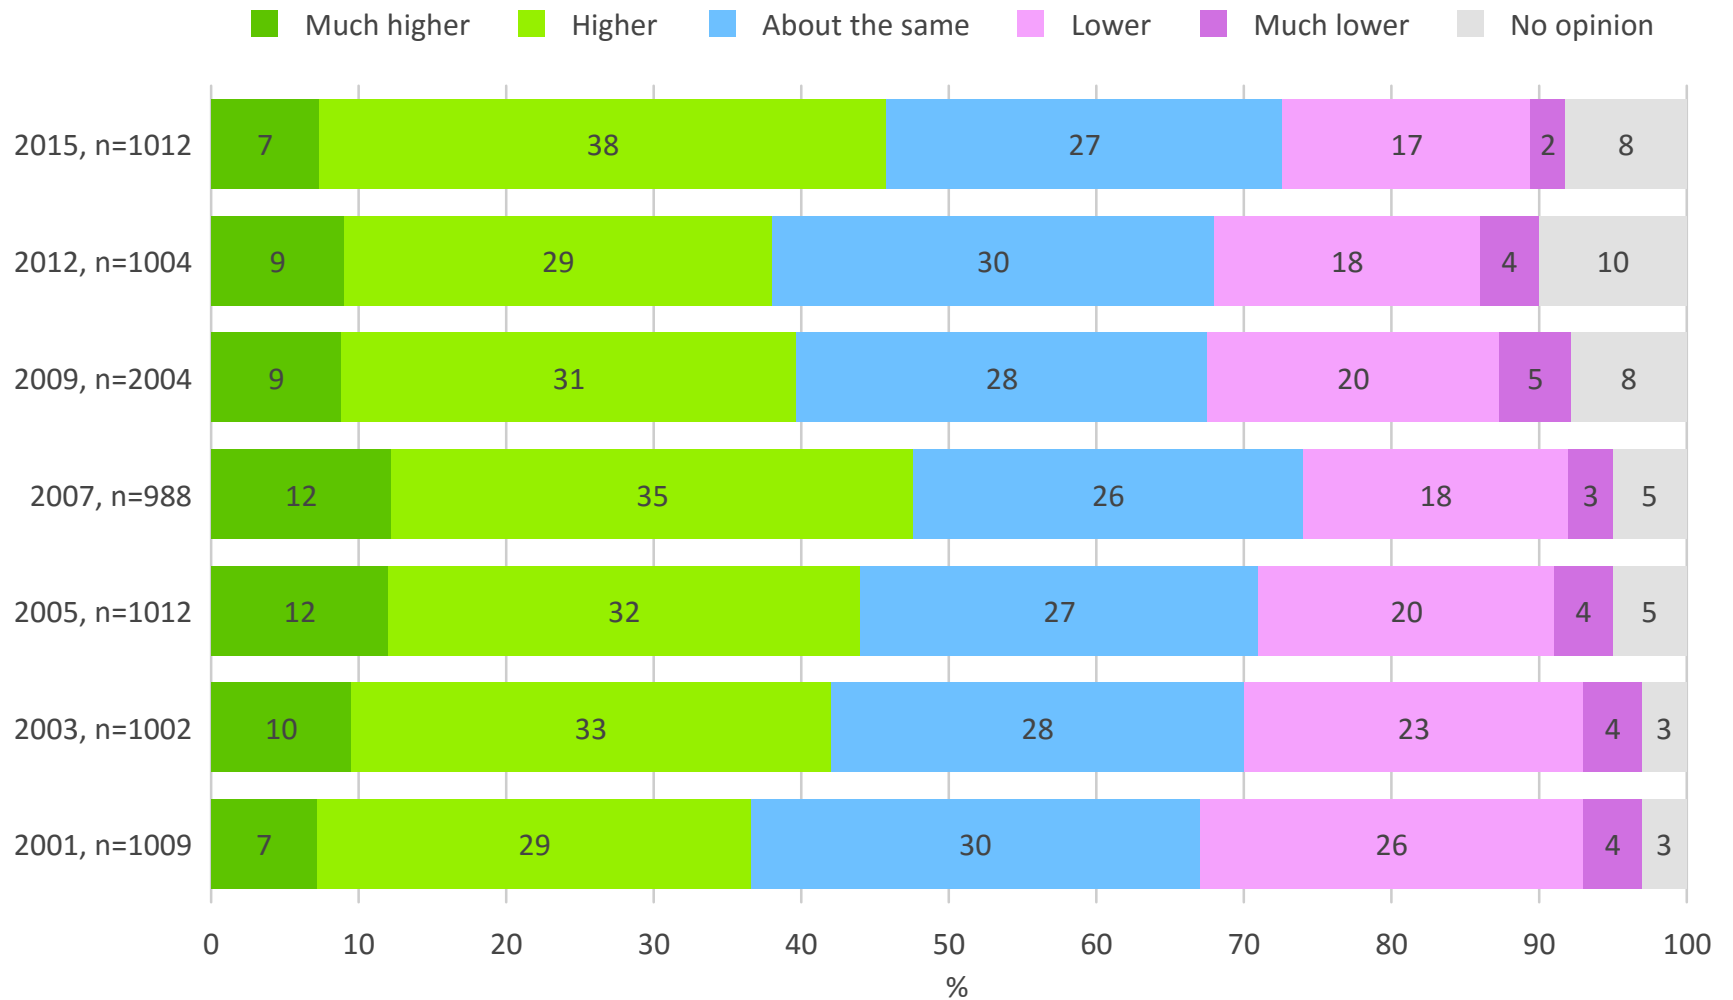

How high is the share of protected forests in Finland out of the total forest area and in comparison with other European countries

n=Finns between the ages of 15-79 years