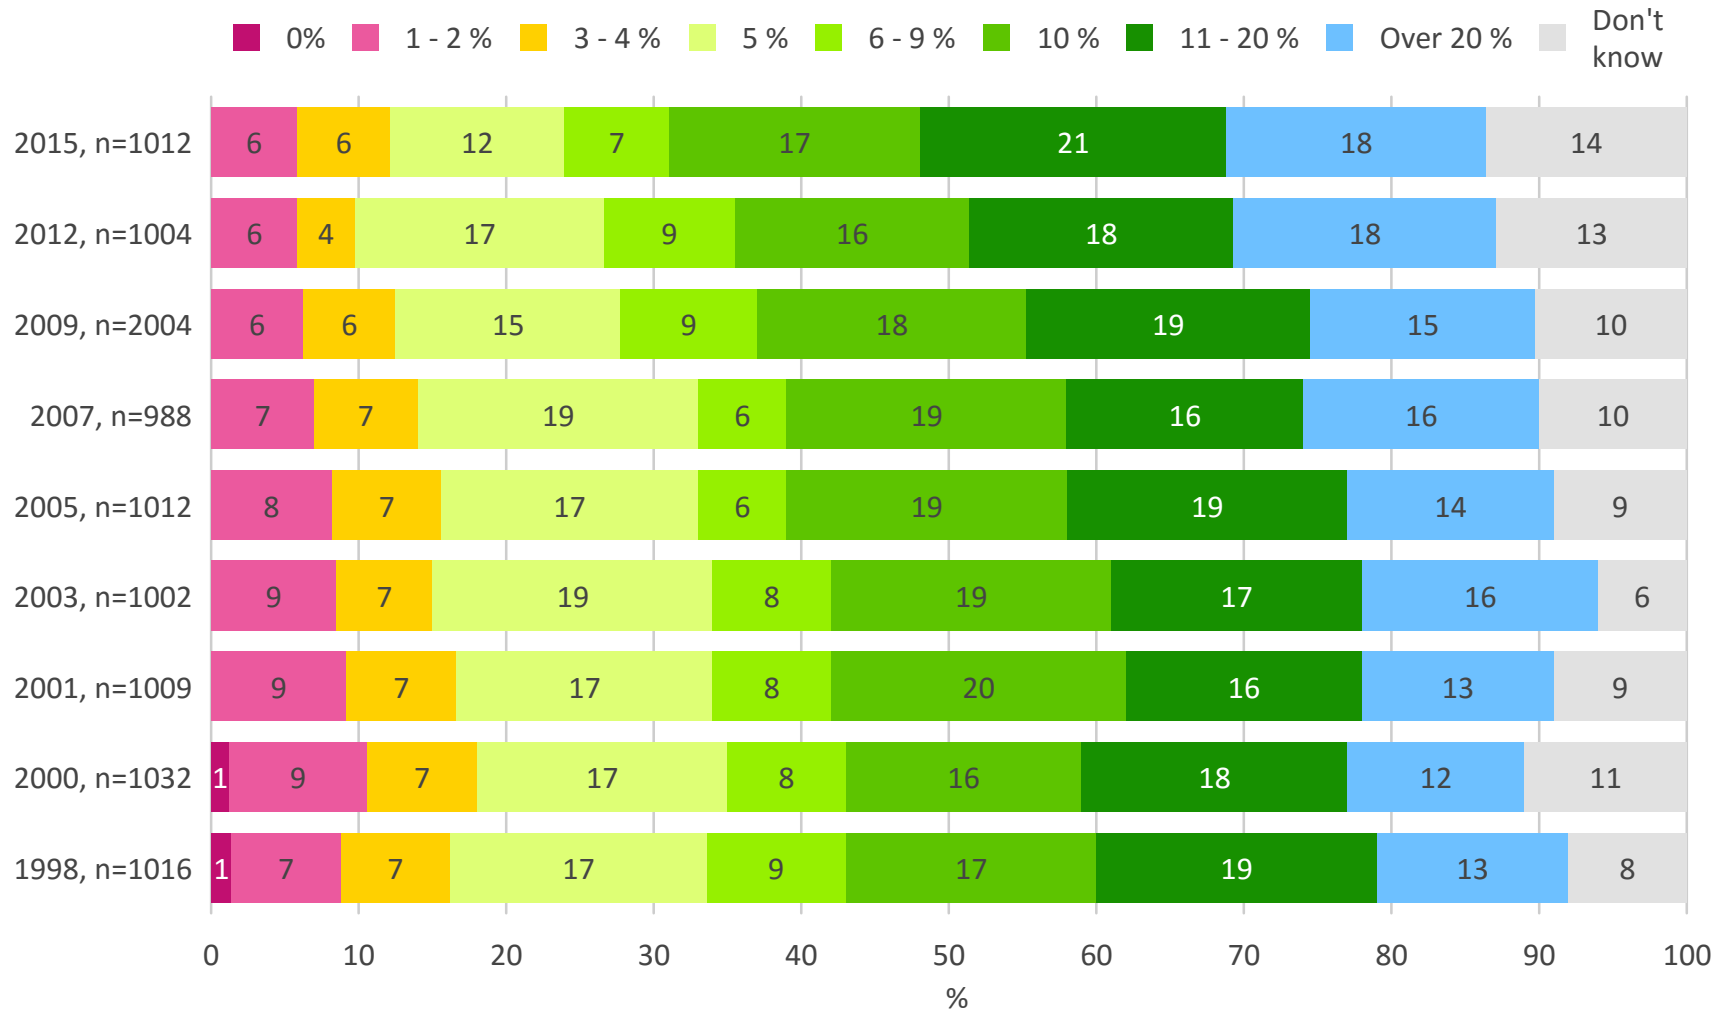

What do you think is the share of protected forests in Finland

n=Finns between the ages of 15-79 years