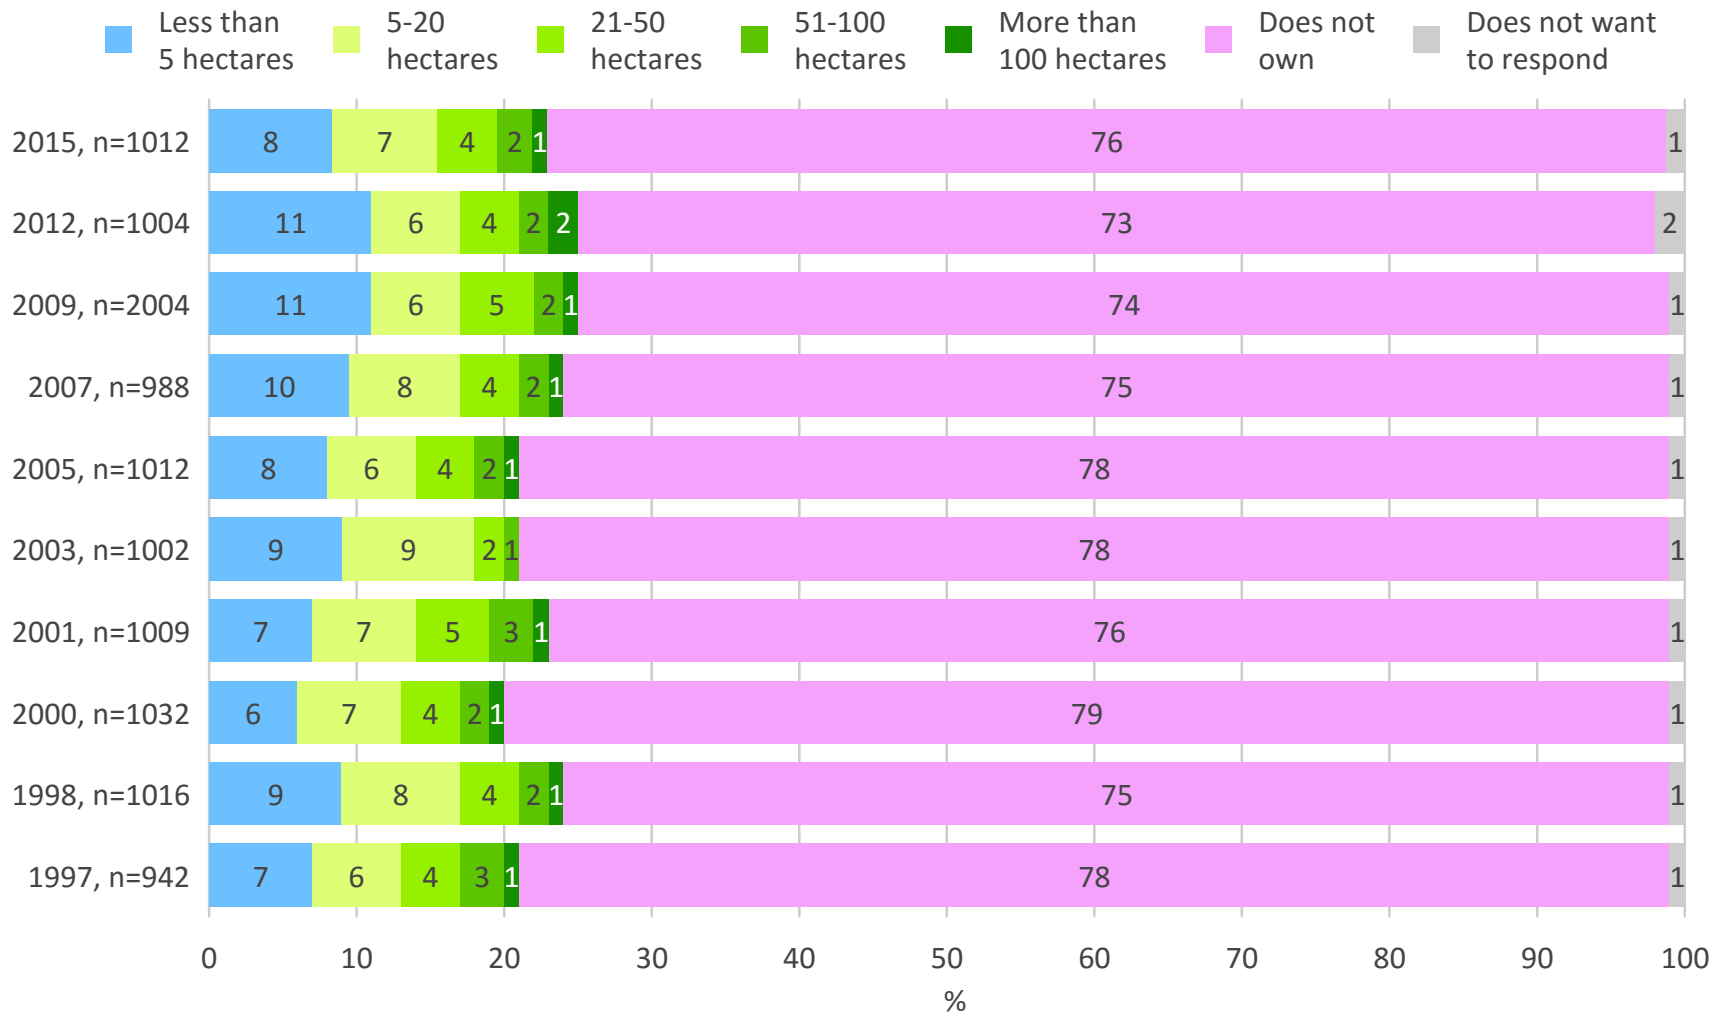

# Does your household own forest

n=Finns between the ages of 15-79 years